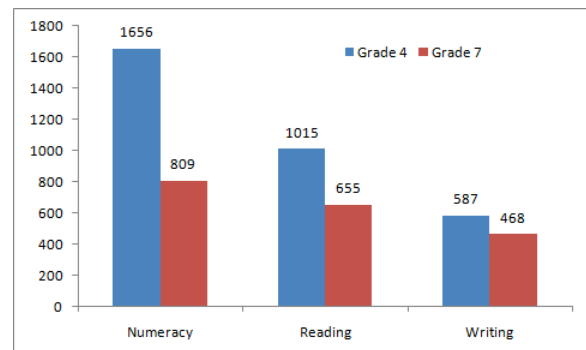

Grades 4 & 7 FSA reports by Subject, June to January, 2009